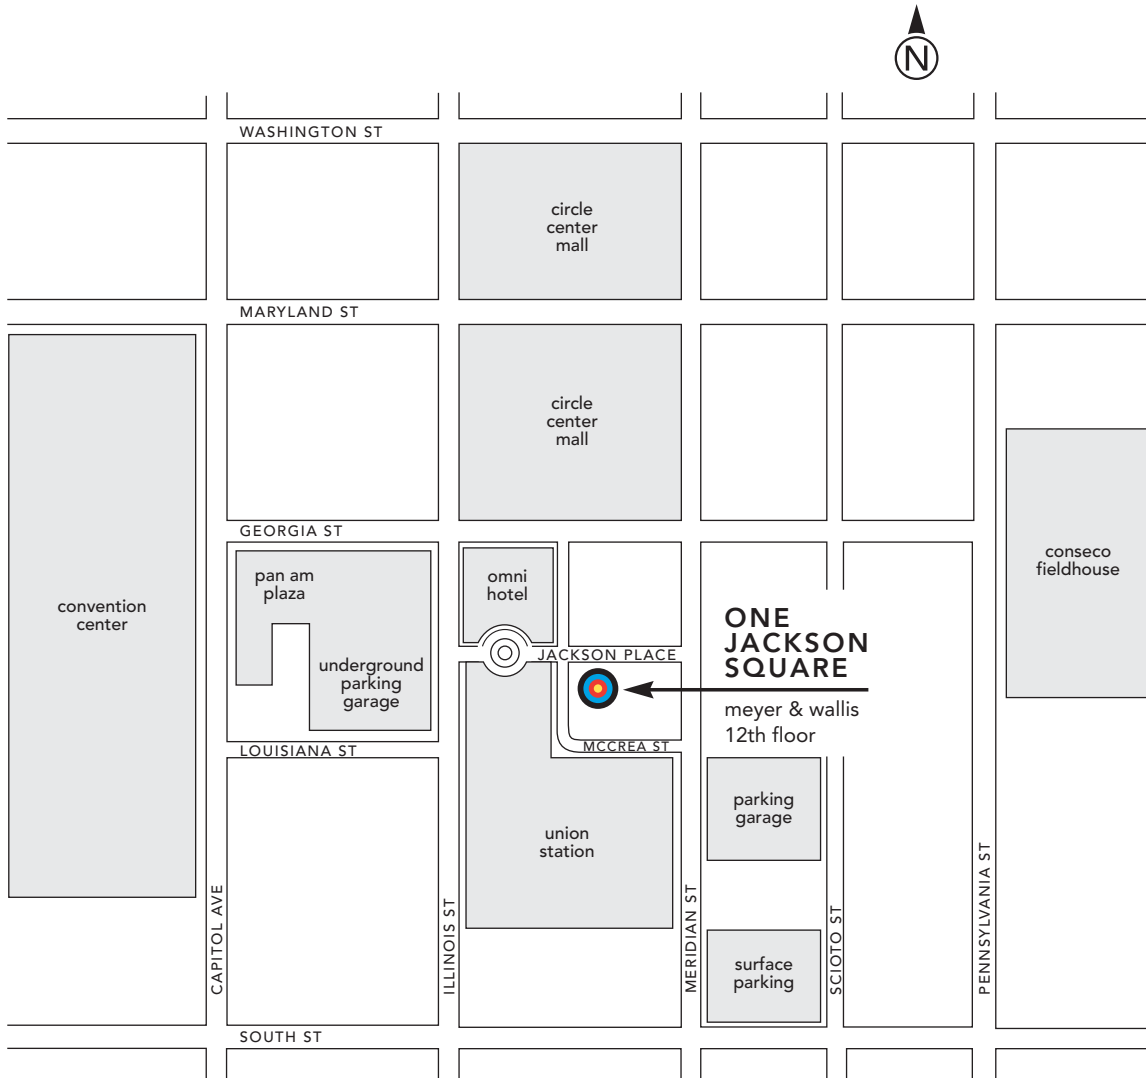

map

meyer & wallis

233 McCrea Street
12th Floor
Indianapolis, IN 46225
T 317.955.9414
F 317.955.9416

Some meter parking on Jackson Place, Illinois and McCrea Street • Parking garage on Meridian just south of McCrea Street, surface parking just north of South Street and underground parking on the west side of Illinois Street.