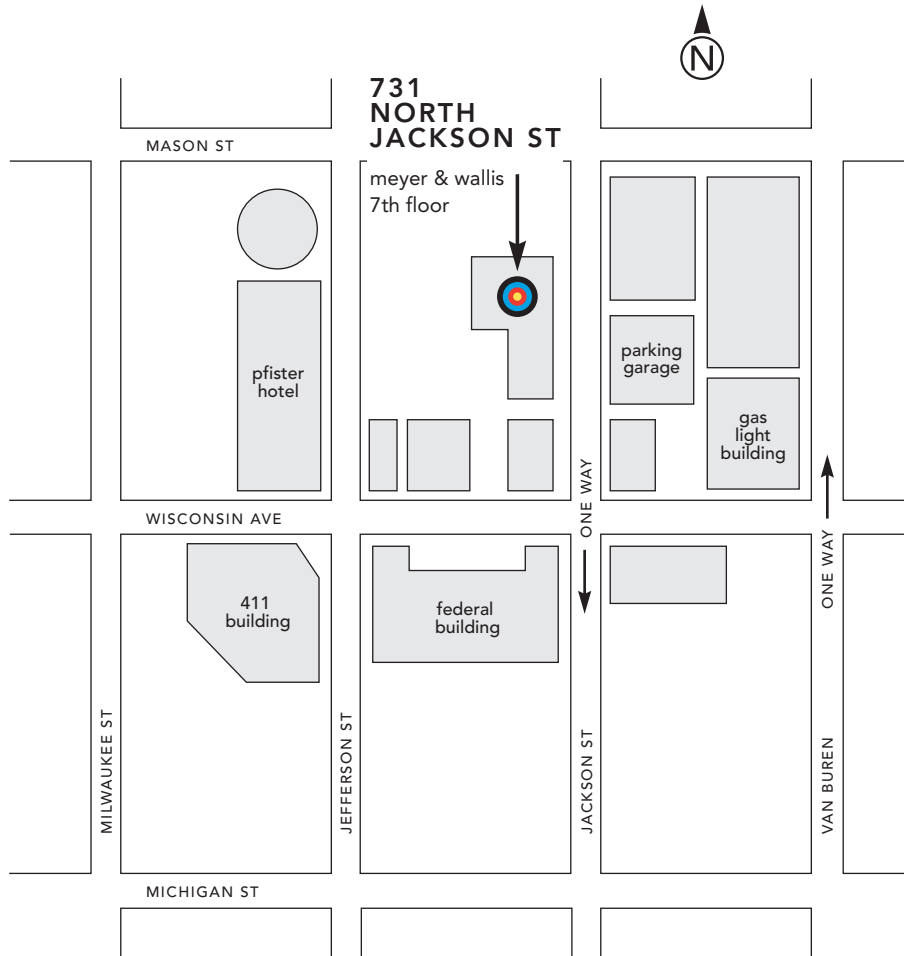

map

meyer & wallis

731 North Jackson Street
7th Floor
Milwaukee, WI 53202
T 414.224.0212
F 414.224.0420

- Java Corner coffee shop located in building lobby
- Some meter parking on all streets
- Parking garage on Jackson Street just across from our building.